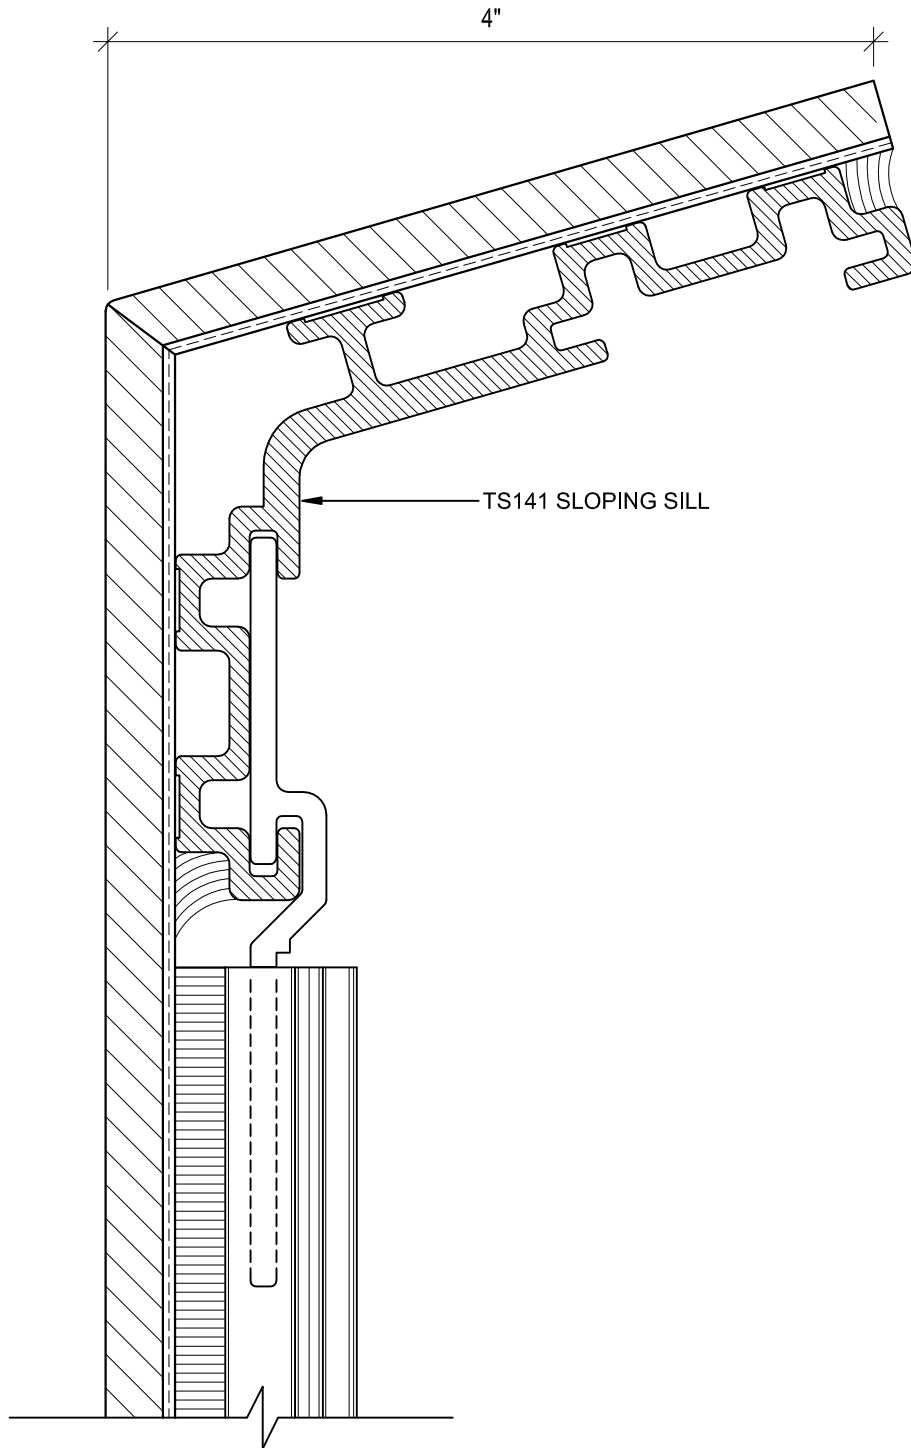

TS141 - SLOPING SILL WITH 3" RETURN

SCALE: FULL-SIZE

TS100 WALL CLADDING SYSTEM

THIN STONE SYSTEMS, LLC

Copyright 2009 Thin Stone Systems, LLC

ADDRESS:

23-0 Commerce Road, Fairfield, NJ 07004

Tel. (973) 882-7377 Fax (973) 882-7726

Direct Line: FRCox (212)-838-7667

Website: www.thinstonesystems.com

Email: tssi@thinstonesystems.com

TS141 - SLOPING SILL WITH 4" RETURN

SCALE: FULL-SIZE

TS100 WALL CLADDING SYSTEM

THIN STONE SYSTEMS, LLC

Copyright 2009 Thin Stone Systems, LLC