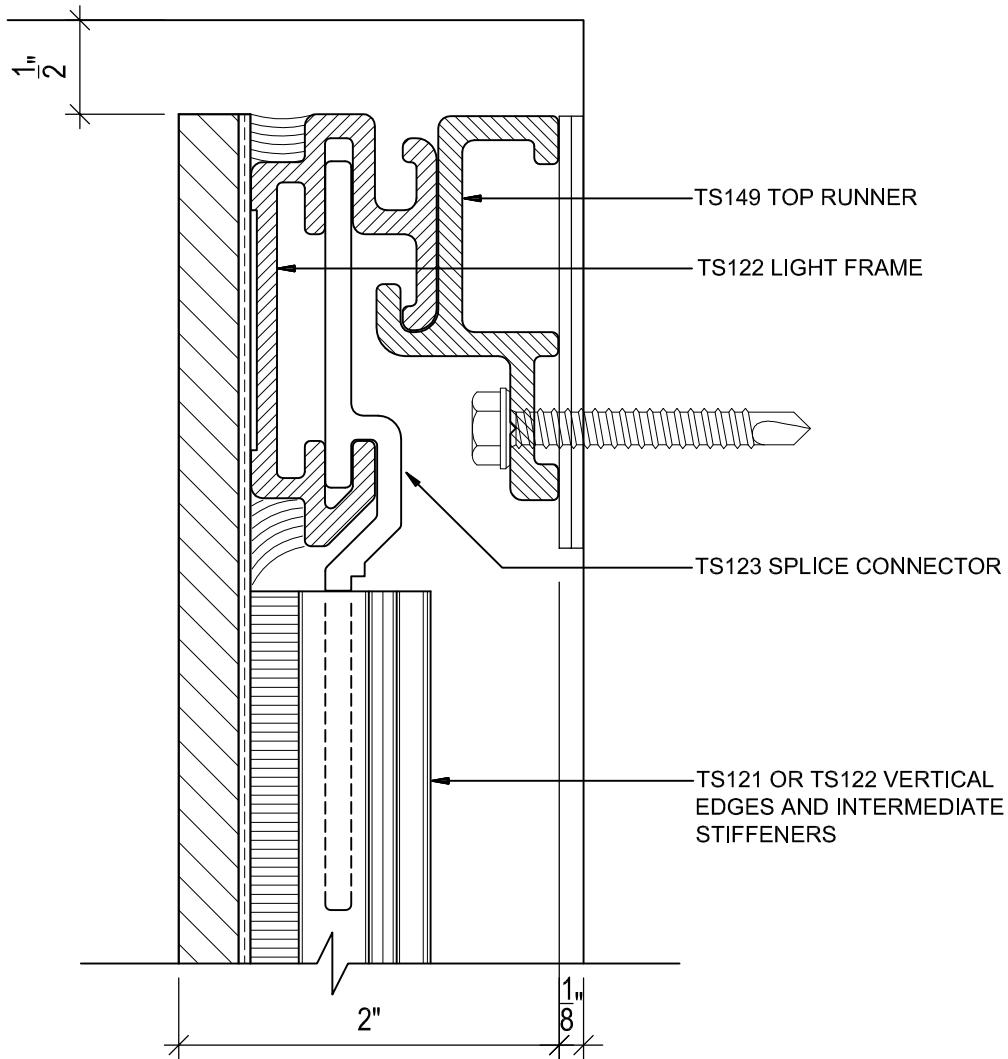

TS149 TOP RUNNER

SCALE: FULL-SIZE

TS100 WALL SYSTEM

THIN STONE SYSTEMS, LLC

Copyright 2009 Thin Stone Systems, LLC

ADDRESS:

23-0 Commerce Road, Fairfield, NJ 07004

Tel. (973) 882-7377 Fax (973) 882-7726

Direct Line: FRCox (212)-838-7667

Website: www.thinstonesystems.com

Email: tssi@thinstonesystems.com